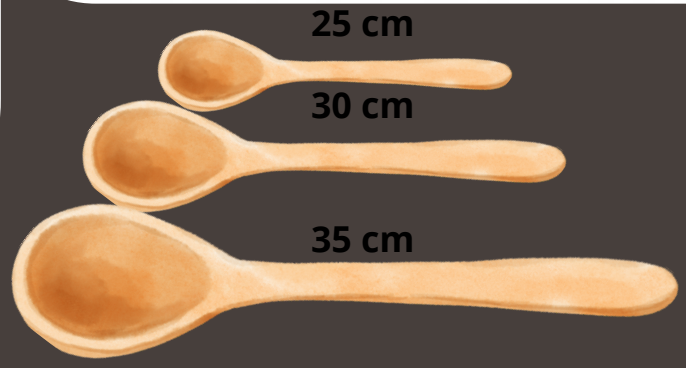

Dimensions: 22x15x1 cm

Dimensions: 8.5x8.5x0.07cm

**Custom wooden
lids for scented
candles according
to the client's
vision**

**Custom-made
beechwood lids
for lunch boxes**

www.soliddrew.com

Dimensions: 32x4.8 cm
32x5.5 cm

Dimensions: 30x5.5 cm

**Wooden spatulas in
various shapes**

**Unvarnished,
smooth,
lightweight,
and heat-resistant**

Dimensions: 32x7 cm

Dimensions: 32x5.5 cm

Dimension: length: 25 cm,
30cm

Wooden kitchen articles

Dimension: length 8 cm

Tongs bottle openers meat mallets wooden Spice scoop

Wooden bottle opener length 8 cm
Product dimensions: 7 x 8 x 6 cm

Natural wood Good item in the kitchen measuring equal proportions

Dimension: length 29 cm

“Swedish” kitchen spoons

Dimension: length 20cm,
25 cm, 30cm, 40 cm

Rulers of length

15 cm 20 cm 30 cm

Essentials

Wooden bread knives

Dimension: length 19 cm